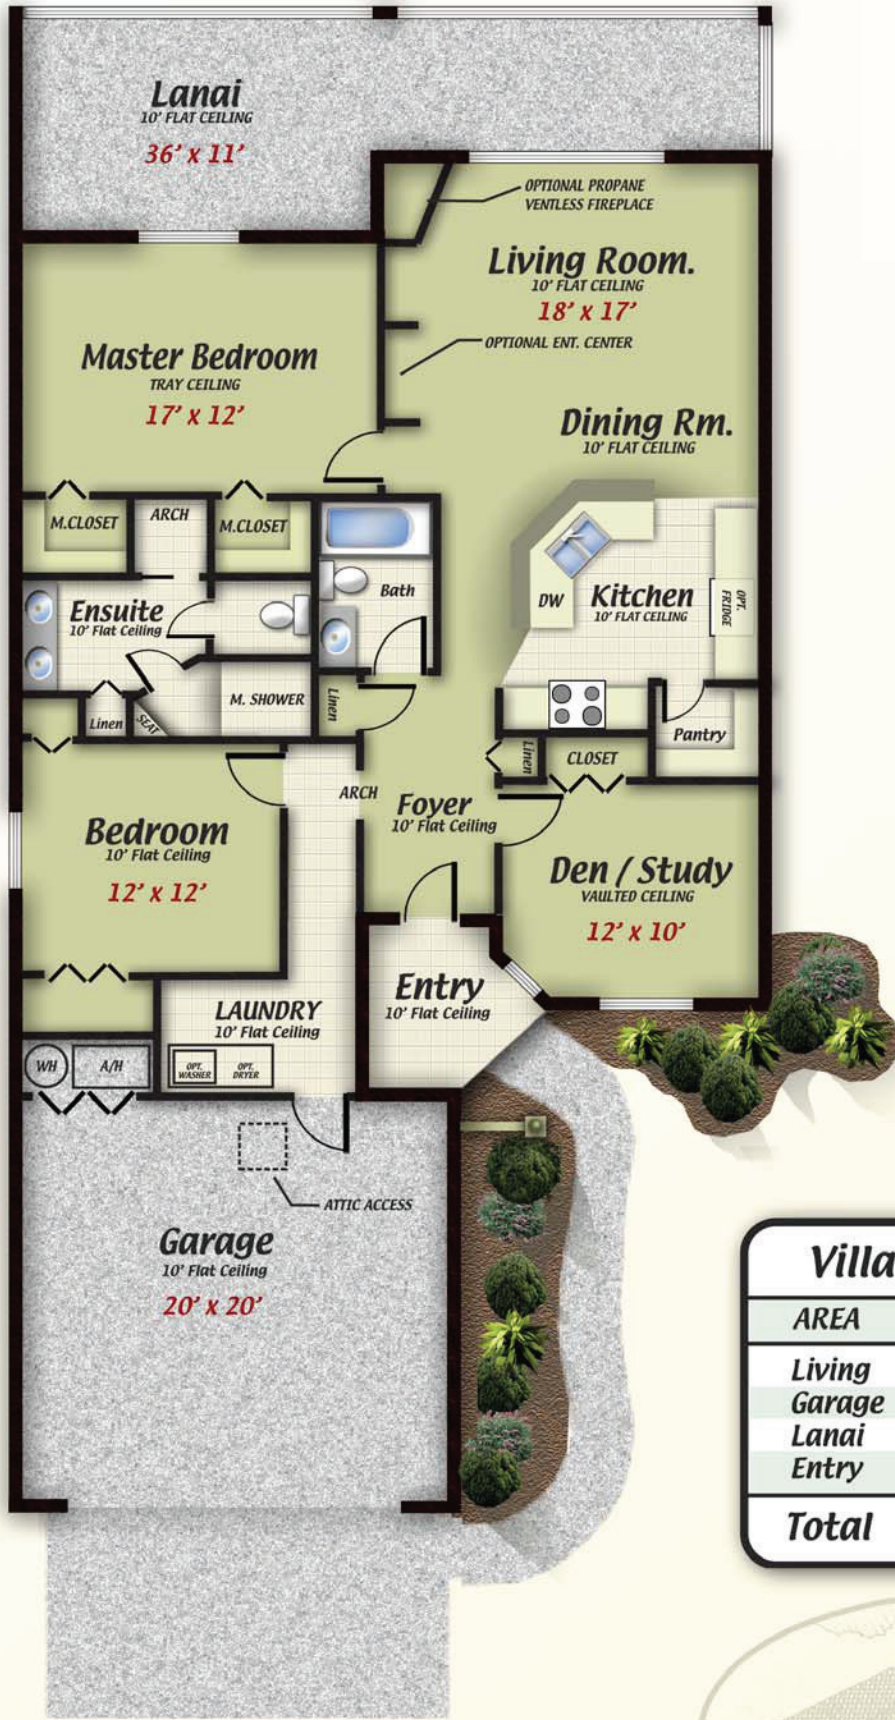

# Crescentwood-5

**Mary Kelly, CDPE, SFR**  
 Travis Realty Group  
**352-874-2424**  
 MaryKellyRealtor@gmail.com  
 www.villasatgreengate.com

Villa Description	
AREA	SQ.FT
Living	1516
Garage	464
Lanai	326
Entry	52
<b>Total</b>	<b>2358</b>

Prices, plans, dimensions, features, specifications, materials and availability of The Villas at Green Gate are subject to change without prior notice or obligation. The Villas at Green Gate's illustrations are artist's depictions only and may differ from completed improvements.